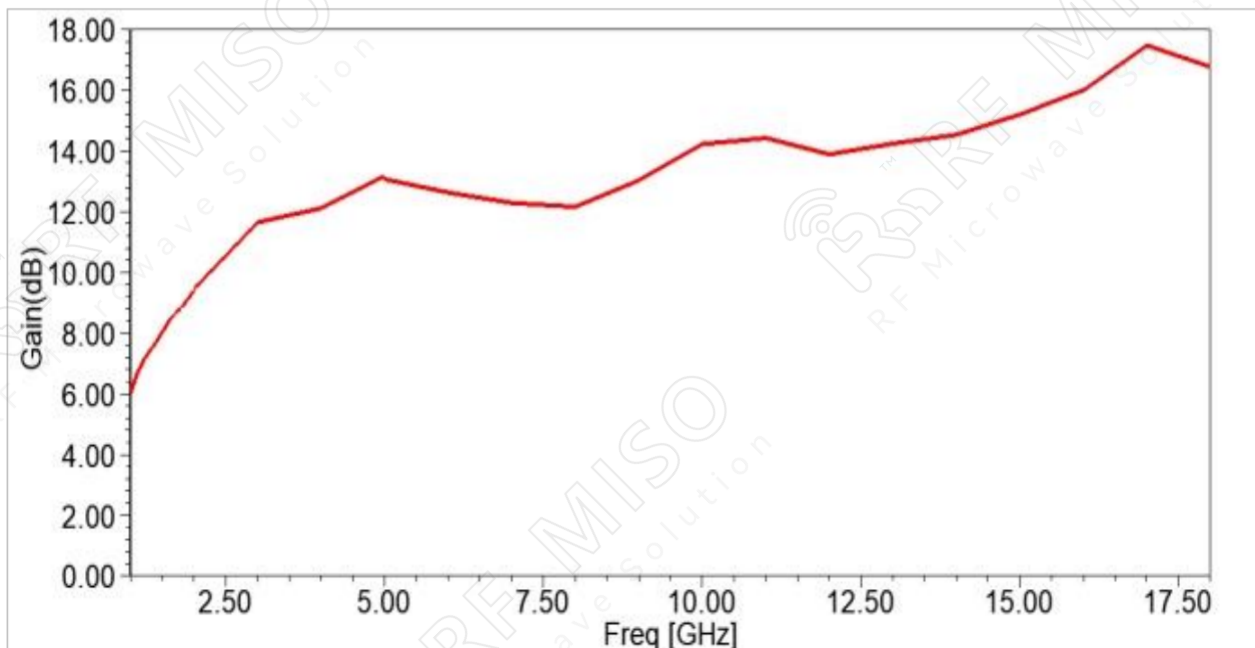

### Features

- Ideal for Antenna Measurements
- Low VSWR
- Moderate Gain
- Broadband Operation
- Linear Polarization
- Small Size

**Broadband Horn Antenna Data Sheet**

**RM-BDHA118-10**

**Simulation Result**

**VSWR**

**Gain**

*Broadband Horn Antenna*  
1-18 GHz Frequency Range, Gain 10 dBi Typ.

**Broadband Horn Antenna Data Sheet**

**RM-BDHA118-10**