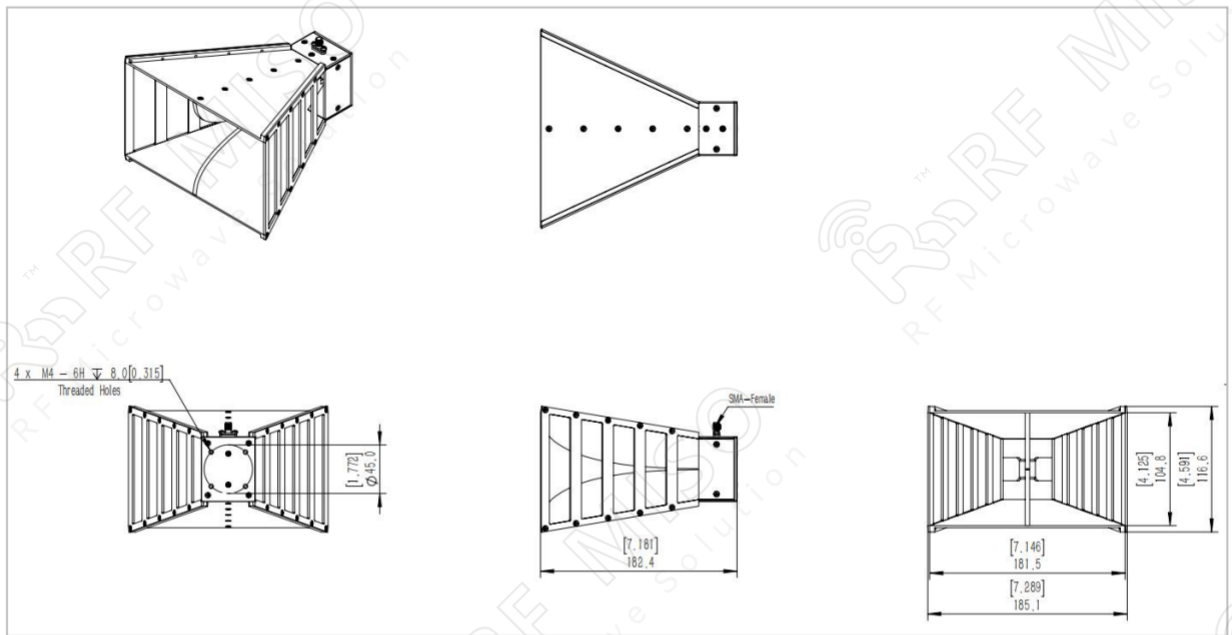

Mechanical Drawing