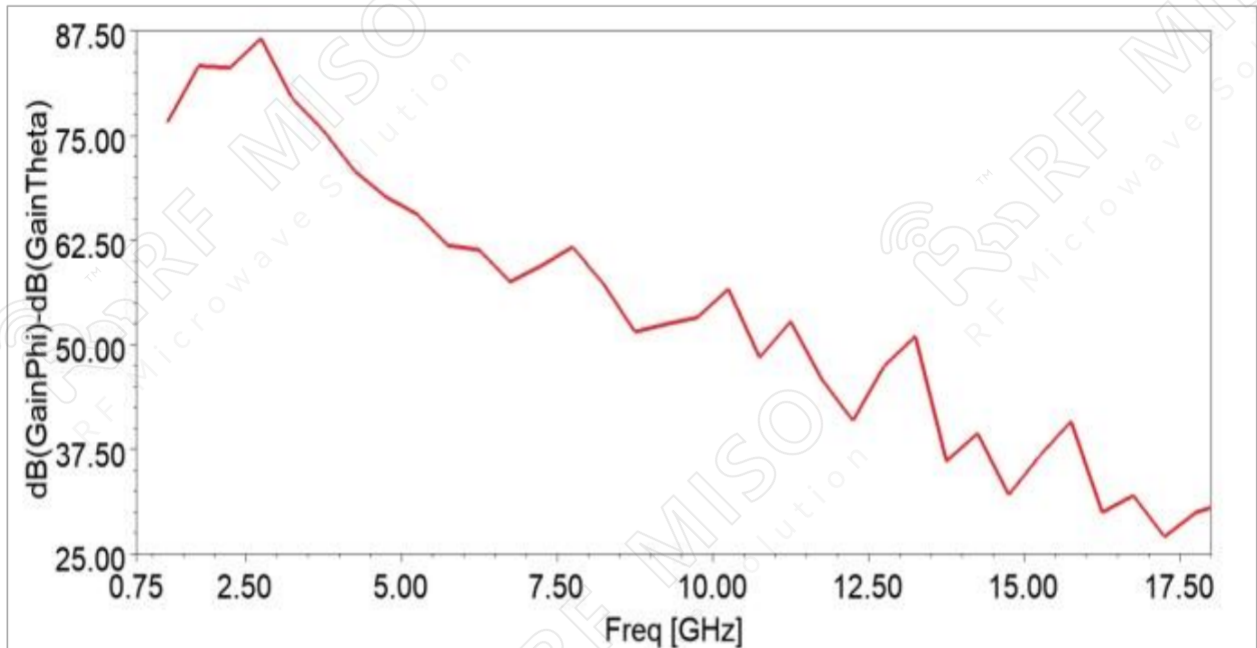

**Broadband Horn Antenna Data Sheet**

**RM-BDHA118-10**

**Simulation Result**

**VSWR**

**Gain**

*Broadband Horn Antenna*  
1-18 GHz Frequency Range, Gain 10 dBi Typ.

**Broadband Horn Antenna Data Sheet**

**RM-BDHA118-10**