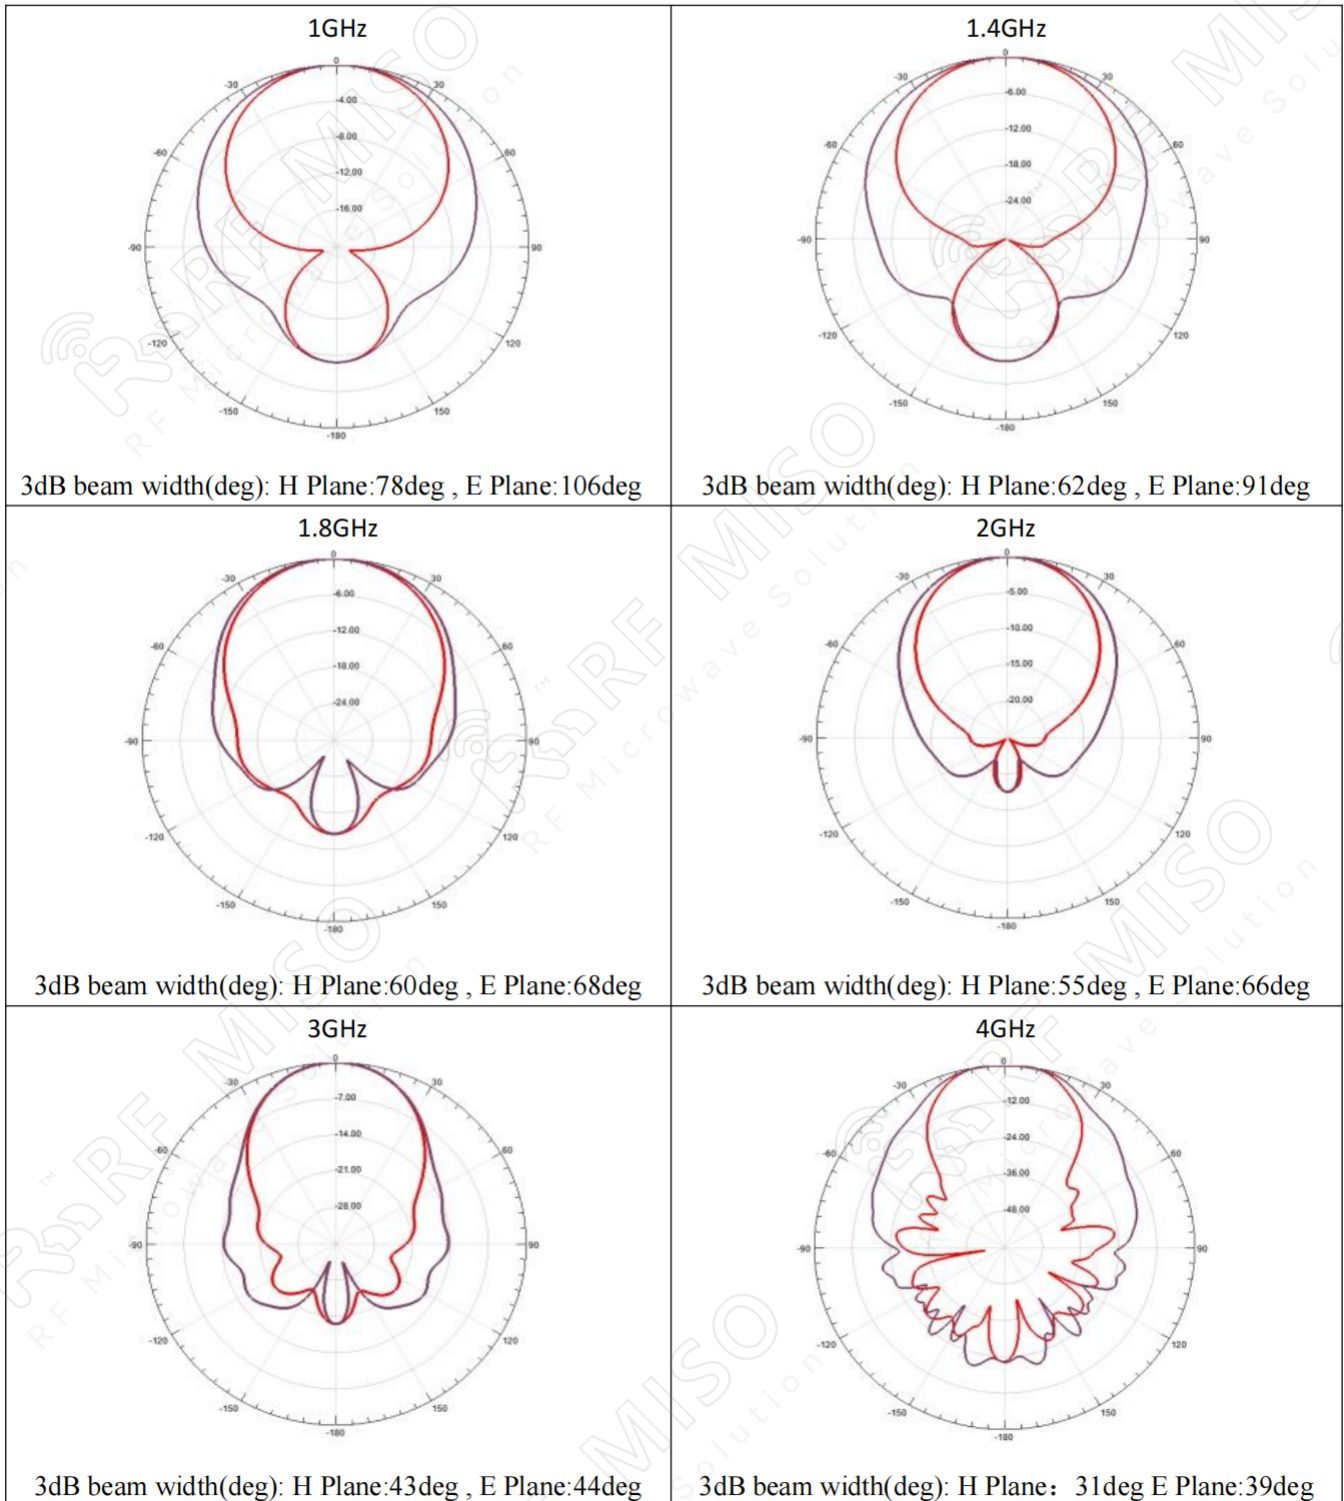

Gain Pattern