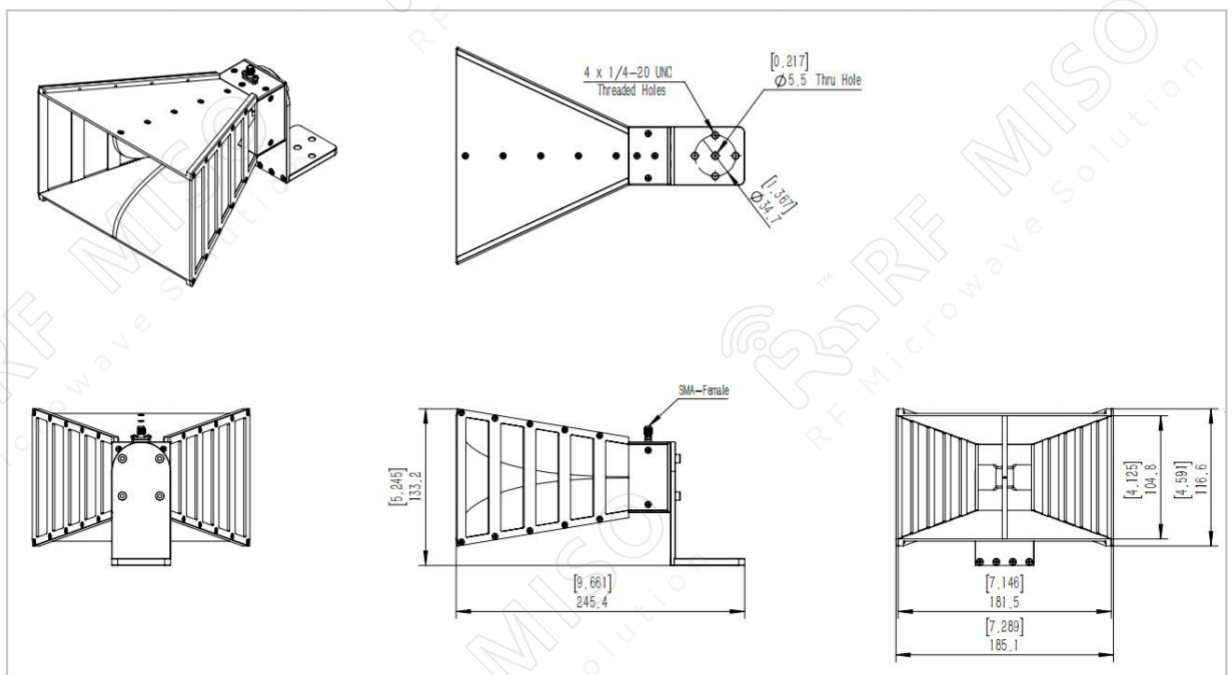

Mechanical Drawing with L-Type Mounting Bracket