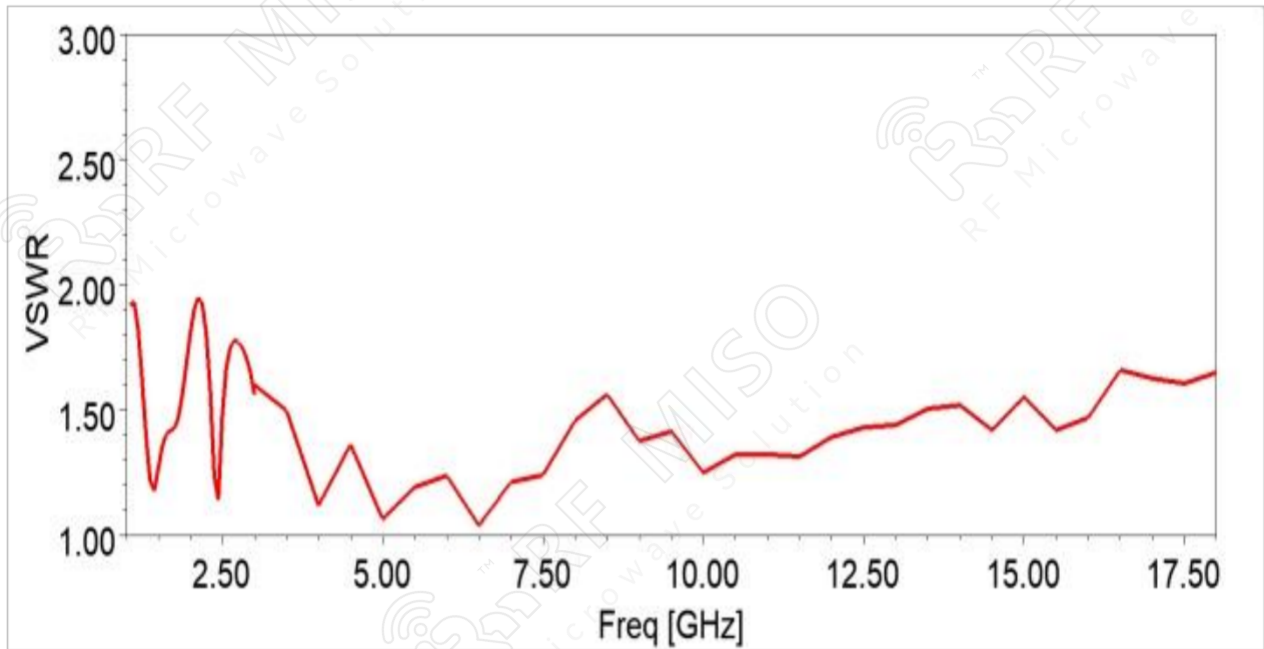

Simulation Result

VSWR