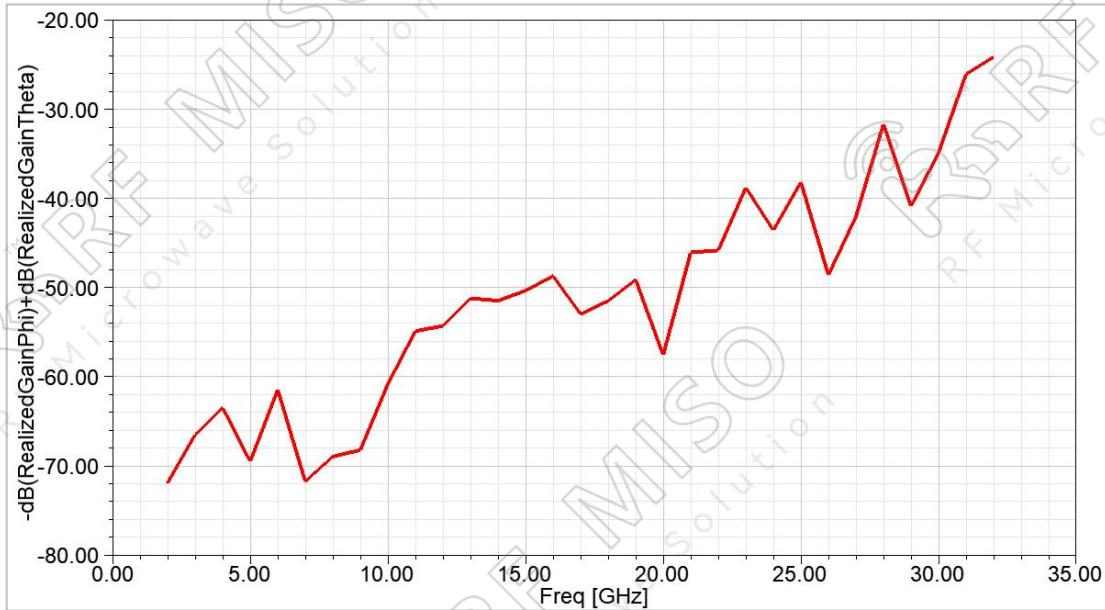

Broadband Horn Antenna
12 dBi Typ. Gain, 2.5-30GHz Frequency Range

Broadband Horn Antenna Data Sheet

RM-BDHA2530-15

Specifications

RM-BDHA2530-15		
Item	Specification	Units
Frequency Range	2.5-30	GHz
Gain	12 Typ.	dBi
VSWR	1.5:1	
Polarization	Linear	
Cross polarization	50 Typ.	dB
Connector	2.92mm-Female	
Finishing	Paint	
Material	Al	dB
Size(L*W*H)	111*124.52*81.14(±5)	mm
Weight	0.169	kg

Broadband Horn Antenna
12 dBi Typ. Gain, 2.5-30GHz Frequency Range

Broadband Horn Antenna Data Sheet

RM-BDHA2530-15

Outline Drawing

Simulation Results

Gain

Broadband Horn Antenna
12 dBi Typ. Gain, 2.5-30GHz Frequency Range

Broadband Horn Antenna Data Sheet

RM-BDHA2530-15

Cross Polarization

VSWR

Broadband Horn Antenna
12 dBi Typ. Gain, 2.5-30GHz Frequency Range

Broadband Horn Antenna Data Sheet

RM-BDHA2530-15

Pattern