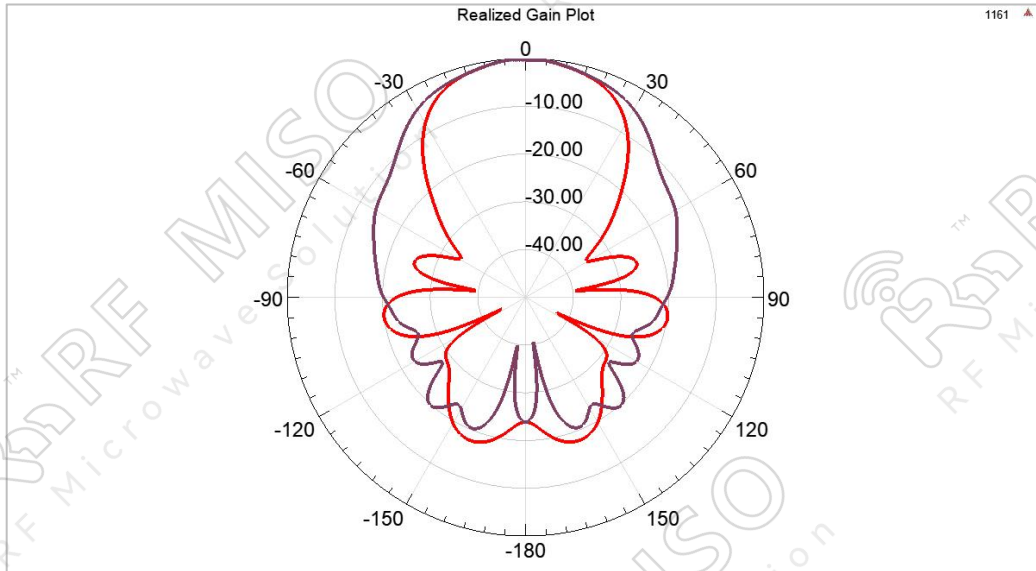

15GHz

Broadband Horn Antenna
12 dBi Typ. Gain, 2.5-30GHz Frequency Range

Broadband Horn Antenna Data Sheet

RM-BDHA2530-15