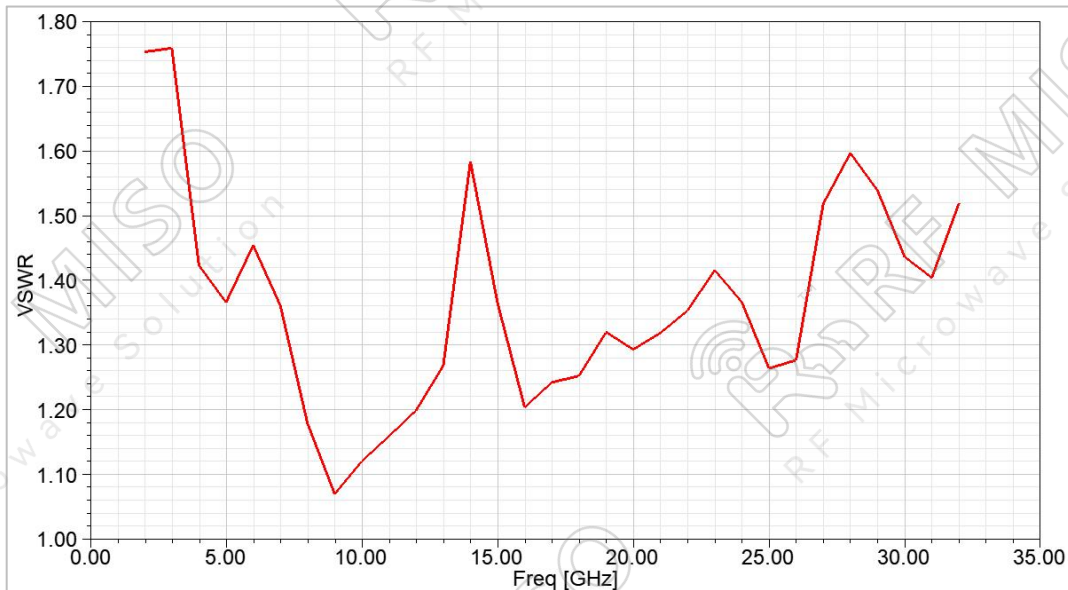

Broadband Horn Antenna
12 dBi Typ. Gain, 2.5-30GHz Frequency Range

Broadband Horn Antenna Data Sheet

RM-BDHA2530-15

Specifications

RM-BDHA2530-15		
Item	Specification	Units
Frequency Range	2.5-30	GHz
Gain	12 Typ.	dBi
VSWR	1.5:1	
Polarization	Linear	
Cross polarization	50 Typ.	dB
Connector	2.92mm-Female	
Finishing	Paint	
Material	Al	dB
Size(L*W*H)	111*124.52*81.14(±5)	mm
Weight	0.169	kg

Broadband Horn Antenna
12 dBi Typ. Gain, 2.5-30GHz Frequency Range

Broadband Horn Antenna Data Sheet

RM-BDHA2530-15

Outline Drawing

Simulation Results

Gain

Broadband Horn Antenna
12 dBi Typ. Gain, 2.5-30GHz Frequency Range

Broadband Horn Antenna Data Sheet

RM-BDHA2530-15

Cross Polarization

VSWR

Broadband Horn Antenna
12 dBi Typ. Gain, 2.5-30GHz Frequency Range

Broadband Horn Antenna Data Sheet

RM-BDHA2530-15

Pattern