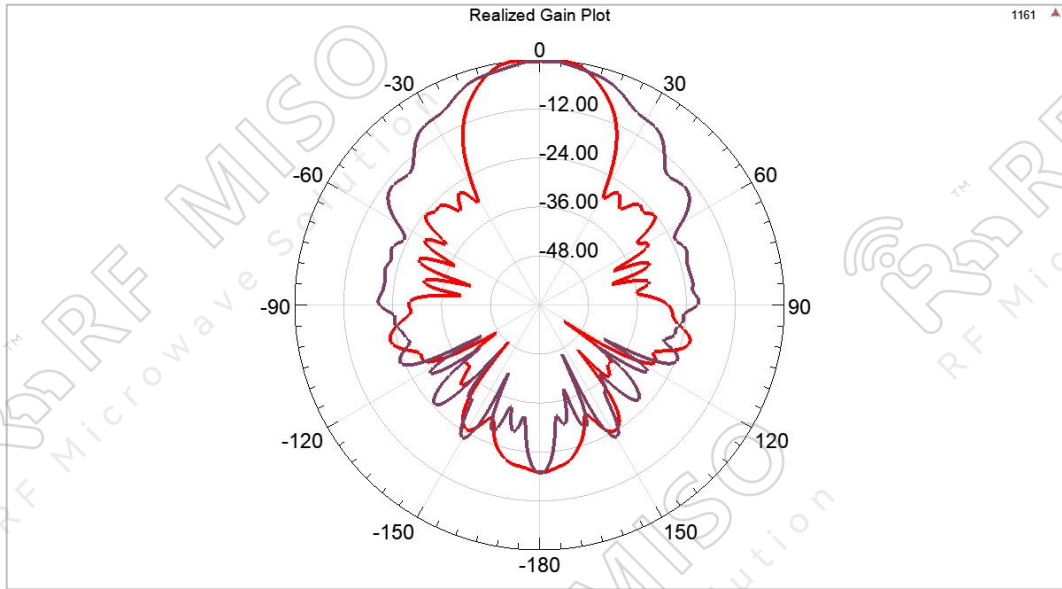

Broadband Horn Antenna
12 dBi Typ. Gain, 2.5-30GHz Frequency Range

Broadband Horn Antenna Data Sheet

RM-BDHA2530-15

Specifications

RM-BDHA2530-15		
Item	Specification	Units
Frequency Range	2.5-30	GHz
Gain	12 Typ.	dBi
VSWR	1.5:1	
Polarization	Linear	
Cross polarization	50 Typ.	dB
Connector	2.92mm-Female	
Finishing	Paint	
Material	Al	dB
Size(L*W*H)	111*124.52*81.14(±5)	mm
Weight	0.169	kg

Broadband Horn Antenna Data Sheet

RM-BDHA2530-15

Cross Polarization

VSWR

Broadband Horn Antenna
12 dBi Typ. Gain, 2.5-30GHz Frequency Range

Broadband Horn Antenna Data Sheet

RM-BDHA2530-15

Pattern

30GHz

25GHz

Broadband Horn Antenna
12 dBi Typ. Gain, 2.5-30GHz Frequency Range

Broadband Horn Antenna Data Sheet

RM-BDHA2530-15

20GHz

15GHz

Broadband Horn Antenna
12 dBi Typ. Gain, 2.5-30GHz Frequency Range