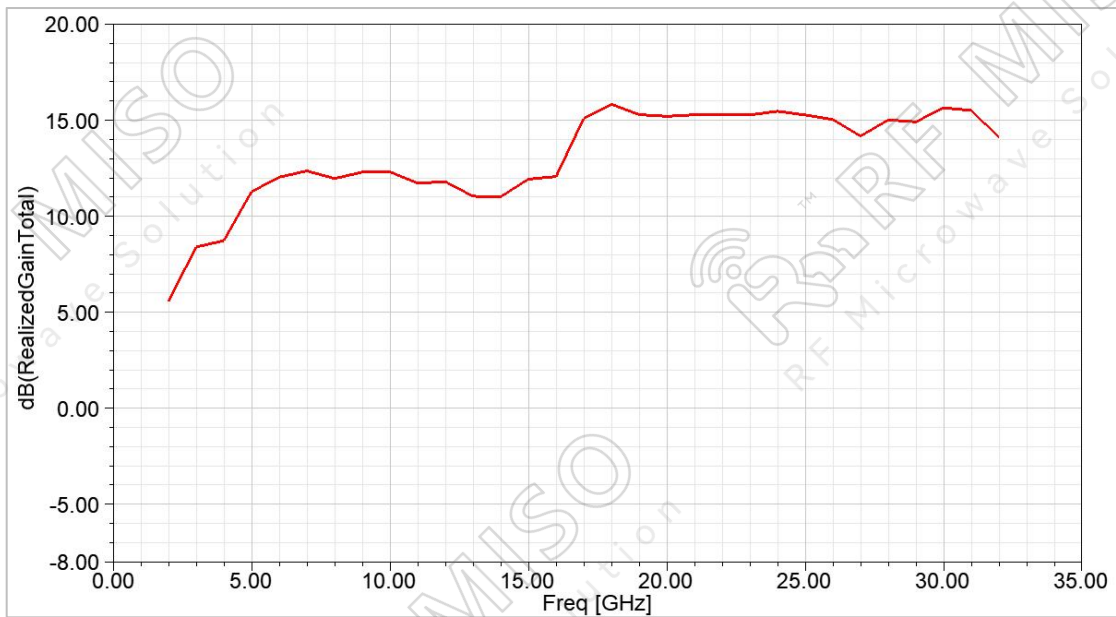

Broadband Horn Antenna
12 dBi Typ. Gain, 2.5-30GHz Frequency Range

Broadband Horn Antenna Data Sheet

RM-BDHA2530-15

Specifications

RM-BDHA2530-15		
Item	Specification	Units
Frequency Range	2.5-30	GHz
Gain	12 Typ.	dBi
VSWR	1.5:1	
Polarization	Linear	
Cross polarization	50 Typ.	dB
Connector	2.92mm-Female	
Finishing	Paint	
Material	Al	dB
Size(L*W*H)	111*124.52*81.14(±5)	mm
Weight	0.169	kg

Broadband Horn Antenna
12 dBi Typ. Gain, 2.5-30GHz Frequency Range

Broadband Horn Antenna Data Sheet

RM-BDHA2530-15

Outline Drawing

Simulation Results

Gain

Broadband Horn Antenna
12 dBi Typ. Gain, 2.5-30GHz Frequency Range

Broadband Horn Antenna Data Sheet

RM-BDHA2530-15

Cross Polarization

VSWR

Broadband Horn Antenna
12 dBi Typ. Gain, 2.5-30GHz Frequency Range

Broadband Horn Antenna Data Sheet

RM-BDHA2530-15

Pattern