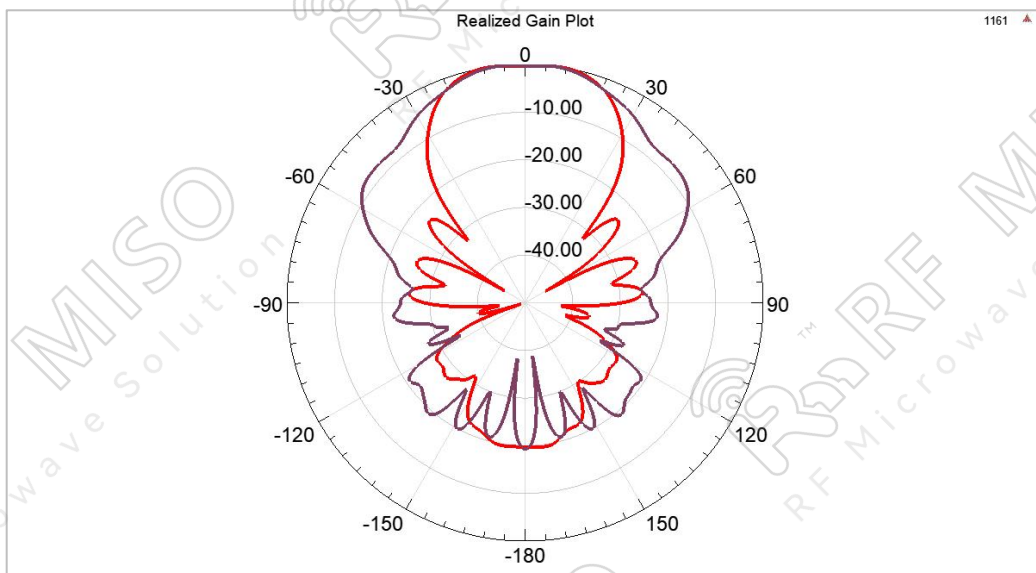

Broadband Horn Antenna
12 dBi Typ. Gain, 2.5-30GHz Frequency Range

Broadband Horn Antenna Data Sheet

RM-BDHA2530-15

Specifications

RM-BDHA2530-15		
Item	Specification	Units
Frequency Range	2.5-30	GHz
Gain	12 Typ.	dBi
VSWR	1.5:1	
Polarization	Linear	
Cross polarization	50 Typ.	dB
Connector	2.92mm-Female	
Finishing	Paint	
Material	Al	dB
Size(L*W*H)	111*124.52*81.14(±5)	mm
Weight	0.169	kg

Broadband Horn Antenna Data Sheet

RM-BDHA2530-15

Cross Polarization

VSWR

Broadband Horn Antenna
12 dBi Typ. Gain, 2.5-30GHz Frequency Range

Broadband Horn Antenna Data Sheet

RM-BDHA2530-15

Pattern

30GHz

25GHz

Broadband Horn Antenna
12 dBi Typ. Gain, 2.5-30GHz Frequency Range

Broadband Horn Antenna Data Sheet

RM-BDHA2530-15

20GHz

15GHz

Broadband Horn Antenna
12 dBi Typ. Gain, 2.5-30GHz Frequency Range

Broadband Horn Antenna Data Sheet

RM-BDHA2530-15

10GHz

5GHz

Broadband Horn Antenna
12 dBi Typ. Gain, 2.5-30GHz Frequency Range

Broadband Horn Antenna Data Sheet

RM-BDHA2530-15

2GHz