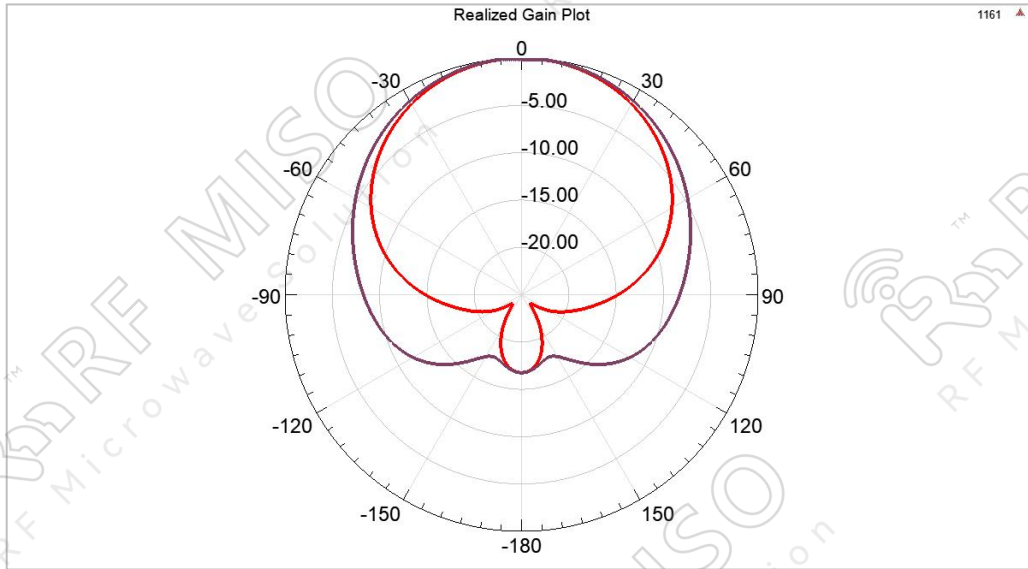

Broadband Horn Antenna
12 dBi Typ. Gain, 2.5-30GHz Frequency Range

Broadband Horn Antenna Data Sheet

RM-BDHA2530-15

Specifications

RM-BDHA2530-15		
Item	Specification	Units
Frequency Range	2.5-30	GHz
Gain	12 Typ.	dBi
VSWR	1.5:1	
Polarization	Linear	
Cross polarization	50 Typ.	dB
Connector	2.92mm-Female	
Finishing	Paint	
Material	Al	dB
Size(L*W*H)	111*124.52*81.14(±5)	mm
Weight	0.169	kg

Broadband Horn Antenna Data Sheet

RM-BDHA2530-15

Cross Polarization

VSWR

Broadband Horn Antenna
12 dBi Typ. Gain, 2.5-30GHz Frequency Range

Broadband Horn Antenna Data Sheet

RM-BDHA2530-15

Pattern

30GHz

25GHz

Broadband Horn Antenna
12 dBi Typ. Gain, 2.5-30GHz Frequency Range

Broadband Horn Antenna Data Sheet

RM-BDHA2530-15

20GHz

15GHz

Broadband Horn Antenna
12 dBi Typ. Gain, 2.5-30GHz Frequency Range

Broadband Horn Antenna Data Sheet

RM-BDHA2530-15

10GHz

5GHz

Broadband Horn Antenna
12 dBi Typ. Gain, 2.5-30GHz Frequency Range

Broadband Horn Antenna Data Sheet

RM-BDHA2530-15

2GHz