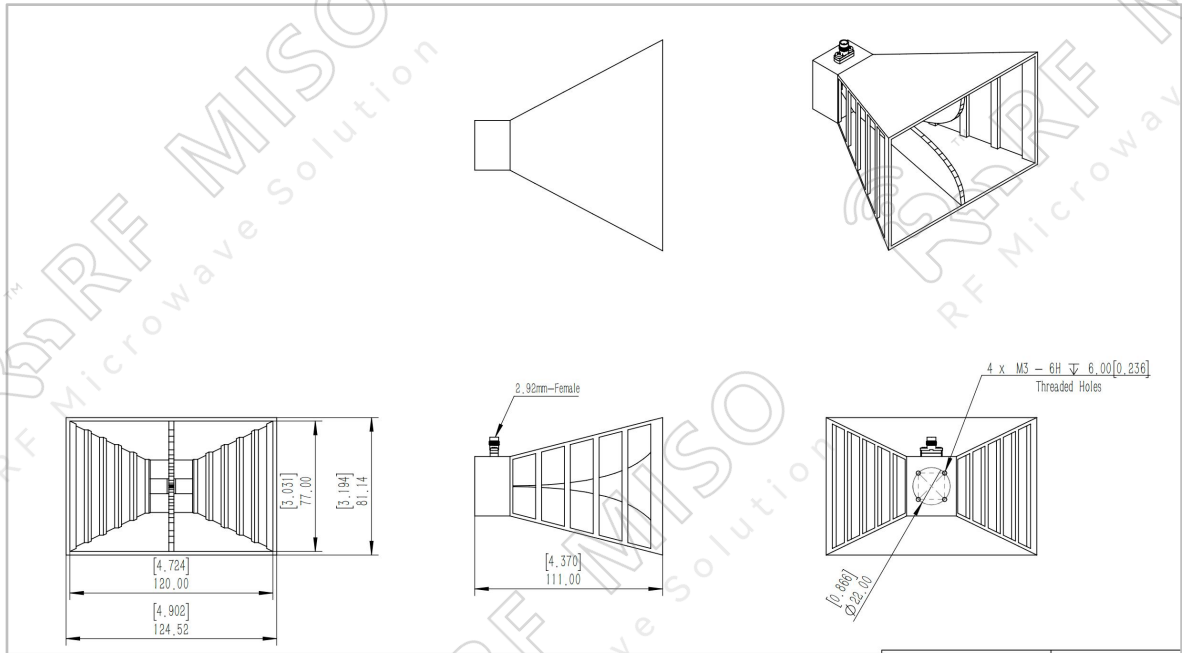

Broadband Horn Antenna
12 dBi Typ. Gain, 2.5-30GHz Frequency Range

Broadband Horn Antenna Data Sheet

RM-BDHA2530-15

Outline Drawing