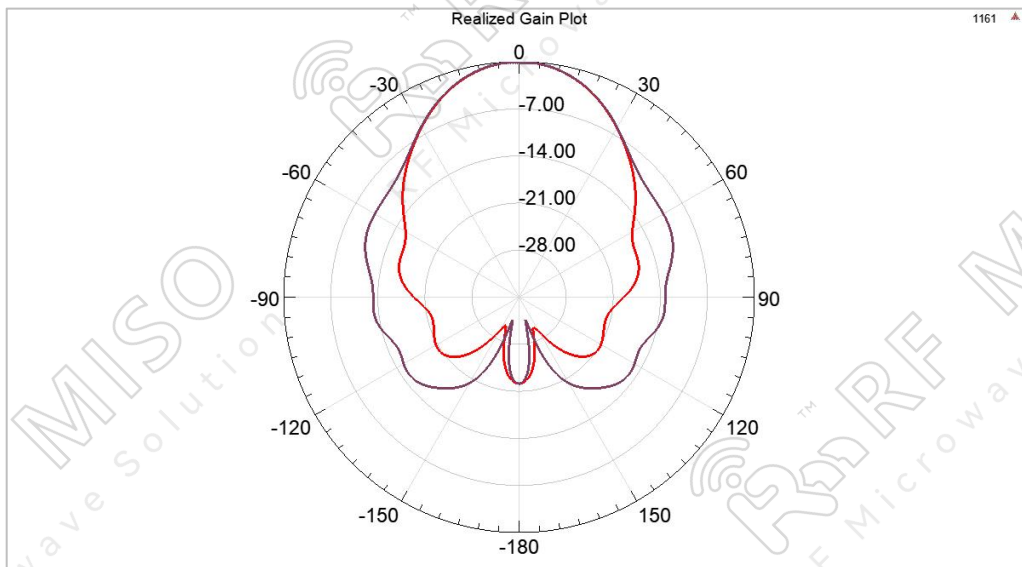

Broadband Horn Antenna
12 dBi Typ. Gain, 2.5-30GHz Frequency Range

Broadband Horn Antenna Data Sheet

RM-BDHA2530-15

Specifications

RM-BDHA2530-15		
Item	Specification	Units
Frequency Range	2.5-30	GHz
Gain	12 Typ.	dBi
VSWR	1.5:1	
Polarization	Linear	
Cross polarization	50 Typ.	dB
Connector	2.92mm-Female	
Finishing	Paint	
Material	Al	dB
Size(L*W*H)	111*124.52*81.14(±5)	mm
Weight	0.169	kg

Broadband Horn Antenna Data Sheet

RM-BDHA2530-15

Cross Polarization

VSWR

Broadband Horn Antenna
12 dBi Typ. Gain, 2.5-30GHz Frequency Range

Broadband Horn Antenna Data Sheet

RM-BDHA2530-15

Pattern

30GHz

25GHz

Broadband Horn Antenna
12 dBi Typ. Gain, 2.5-30GHz Frequency Range

Broadband Horn Antenna Data Sheet

RM-BDHA2530-15

20GHz

15GHz

Broadband Horn Antenna
12 dBi Typ. Gain, 2.5-30GHz Frequency Range

Broadband Horn Antenna Data Sheet

RM-BDHA2530-15

10GHz

5GHz

Broadband Horn Antenna
12 dBi Typ. Gain, 2.5-30GHz Frequency Range

Broadband Horn Antenna Data Sheet

RM-BDHA2530-15

2GHz