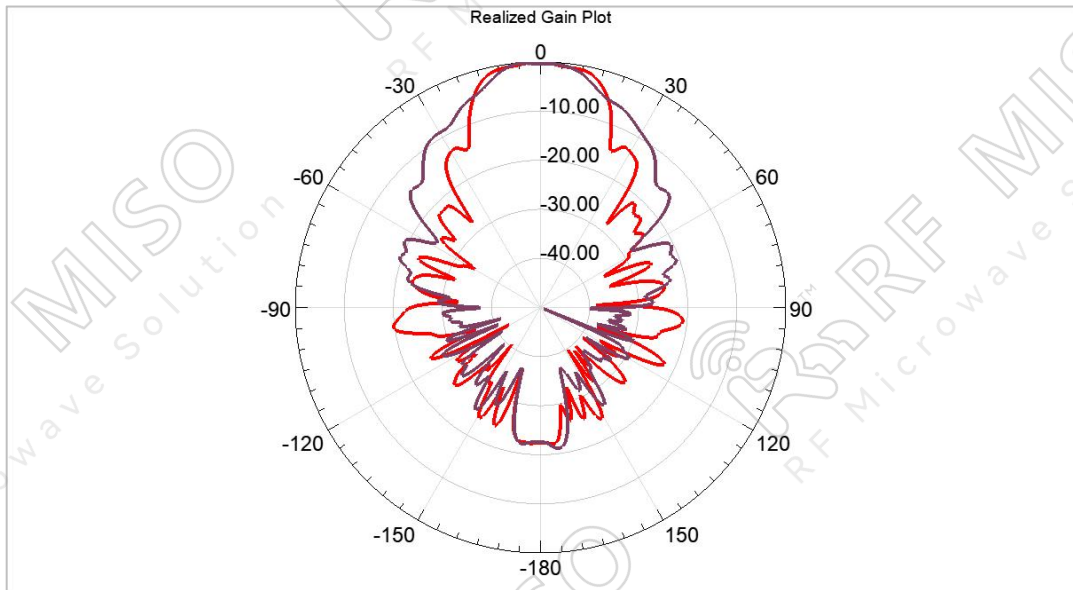

Broadband Horn Antenna
12 dBi Typ. Gain, 2.5-30GHz Frequency Range

Broadband Horn Antenna Data Sheet

RM-BDHA2530-15

Pattern

30GHz

25GHz