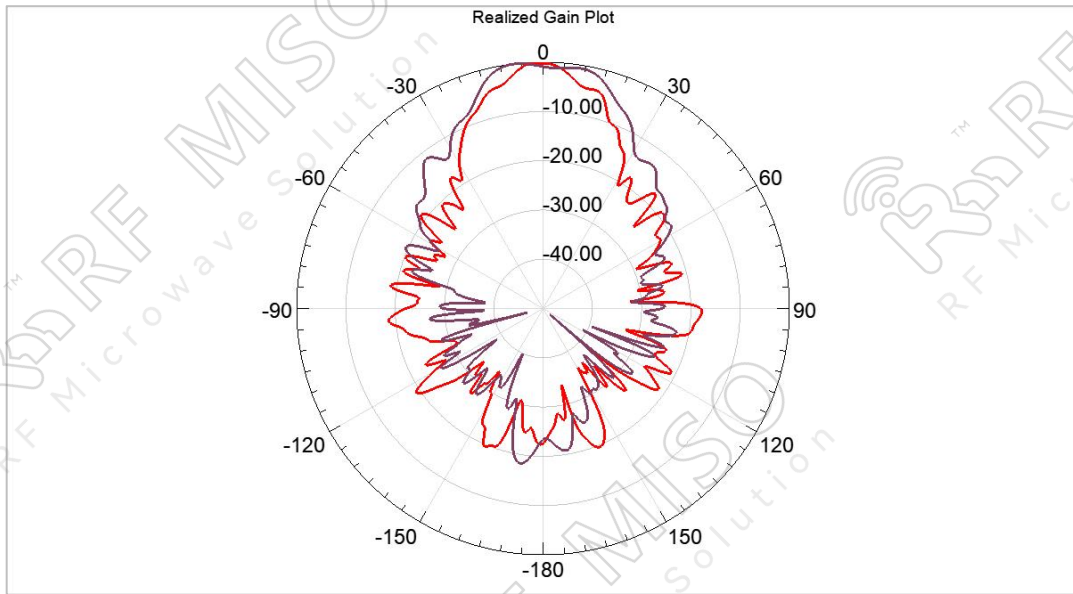

Broadband Horn Antenna
12 dBi Typ. Gain, 2.5-30GHz Frequency Range

Broadband Horn Antenna Data Sheet

RM-BDHA2530-15

Specifications

RM-BDHA2530-15		
Item	Specification	Units
Frequency Range	2.5-30	GHz
Gain	12 Typ.	dBi
VSWR	1.5:1	
Polarization	Linear	
Cross polarization	50 Typ.	dB
Connector	2.92mm-Female	
Finishing	Paint	
Material	Al	dB
Size(L*W*H)	111*124.52*81.14(±5)	mm
Weight	0.169	kg

Broadband Horn Antenna Data Sheet

RM-BDHA2530-15

Cross Polarization

VSWR

Broadband Horn Antenna
12 dBi Typ. Gain, 2.5-30GHz Frequency Range

Broadband Horn Antenna Data Sheet

RM-BDHA2530-15

Pattern