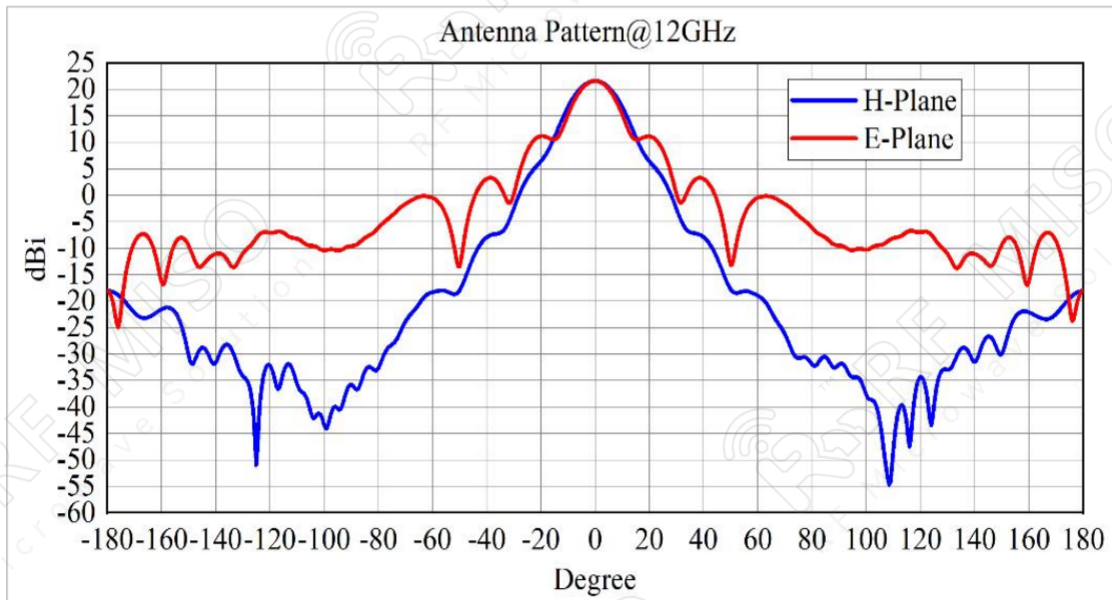

*Broadband Horn Antenna  
20 dBi Typ. Gain, 8-18 GHz Frequency Range*

**Broadband Horn Antenna Data Sheet**

**RM-BDHA818-20A**

**Outline Drawing (Size: mm)**

Outline Drawing with Mounting Bracket:

*Broadband Horn Antenna*  
*20 dBi Typ. Gain, 8-18 GHz Frequency Range*

**Broadband Horn Antenna Data Sheet**

**RM-BDHA818-20A**

**Simulated Data**

*Broadband Horn Antenna*  
*20 dBi Typ. Gain, 8-18 GHz Frequency Range*

**Broadband Horn Antenna Data Sheet**

**RM-BDHA818-20A**

*Broadband Horn Antenna*  
*20 dBi Typ. Gain, 8-18 GHz Frequency Range*

**Broadband Horn Antenna Data Sheet**

**RM-BDHA818-20A**

*Broadband Horn Antenna*  
*20 dBi Typ. Gain, 8-18 GHz Frequency Range*

**Broadband Horn Antenna Data Sheet**

**RM-BDHA818-20A**