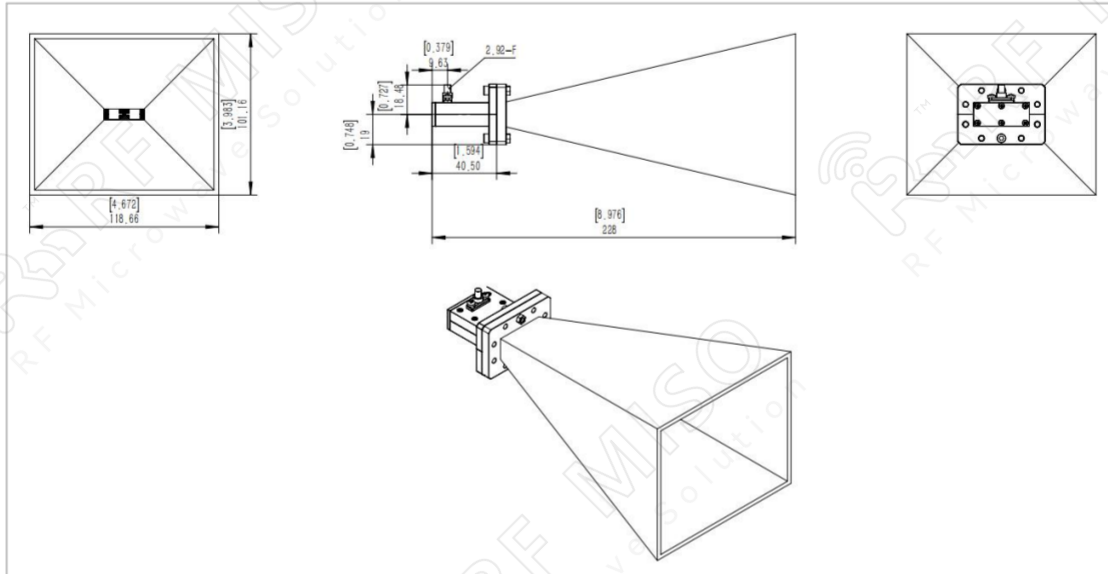

Outline Drawing (Size: mm)