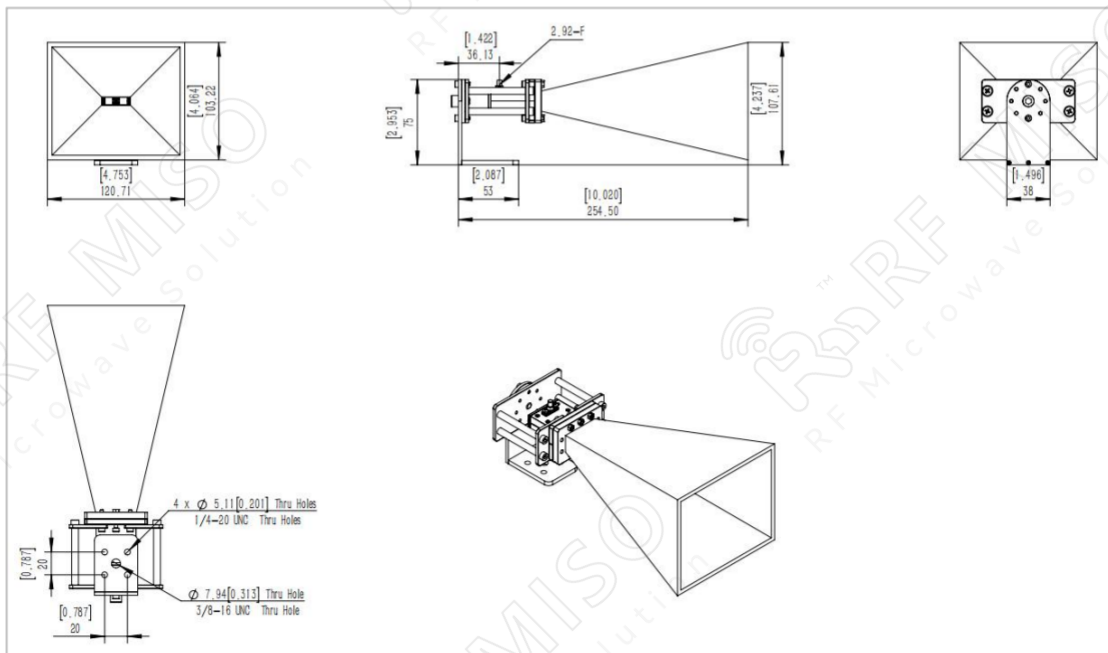

### Specifications

| RM-BDHA818-20A       |                      |       |
|----------------------|----------------------|-------|
| Item                 | Specification        | Units |
| Frequency Range      | 8-18                 | GHz   |
| Gain                 | 20 Typ.              | dBi   |
| VSWR                 | 1.5:1 Typ.           |       |
| Polarization         | Linear               |       |
| Connector            | 2.92mm-F             |       |
| Material             | Al                   |       |
| Surface Treatment    | Paint                |       |
| Size(L*W*H)          | 228*118.6*101.16(±5) | mm    |
| Weight               | 0.241                | Kg    |
| Power Handling, CW   | 20                   | W     |
| Power Handling, Peak | 40                   | W     |

*Broadband Horn Antenna  
20 dBi Typ. Gain, 8-18 GHz Frequency Range*

**Broadband Horn Antenna Data Sheet**

**RM-BDHA818-20A**

**Outline Drawing (Size: mm)**

Outline Drawing with Mounting Bracket:

*Broadband Horn Antenna*  
*20 dBi Typ. Gain, 8-18 GHz Frequency Range*