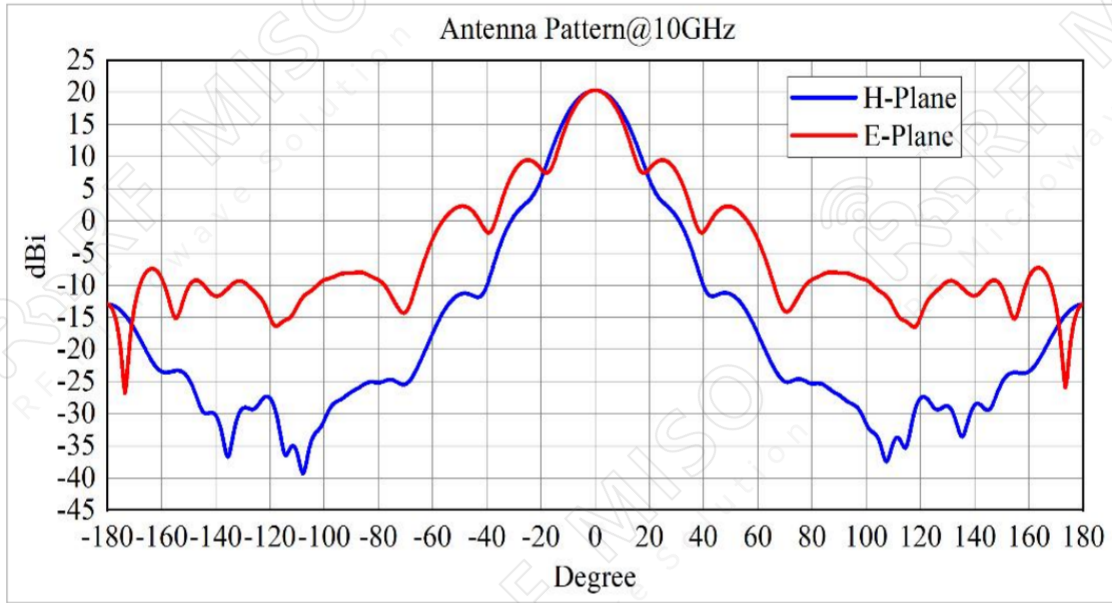

Broadband Horn Antenna Data Sheet

RM-BDHA818-20A