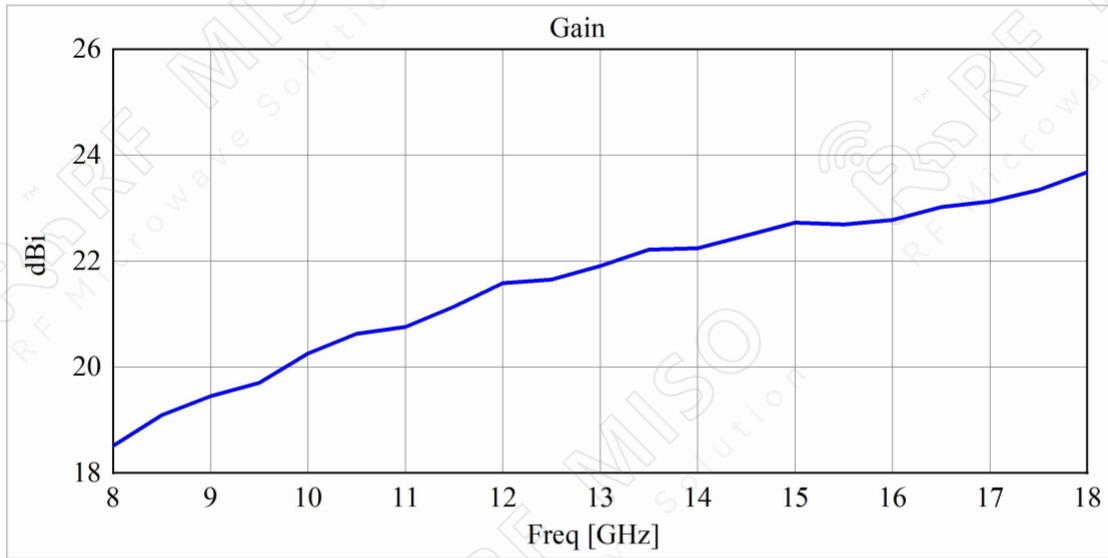

Broadband Horn Antenna Data Sheet

RM-BDHA818-20A

Simulated Data