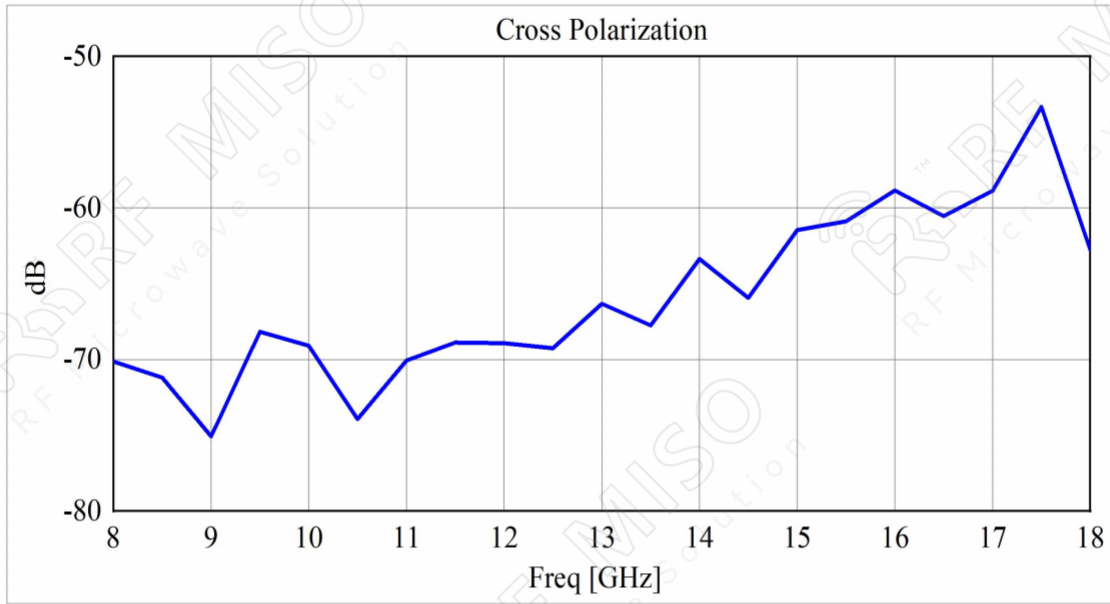

**Broadband Horn Antenna Data Sheet**

**RM-BDHA818-20A**

**Simulated Data**

*Broadband Horn Antenna*  
*20 dBi Typ. Gain, 8-18 GHz Frequency Range*

**Broadband Horn Antenna Data Sheet**

**RM-BDHA818-20A**

*Broadband Horn Antenna*  
*20 dBi Typ. Gain, 8-18 GHz Frequency Range*