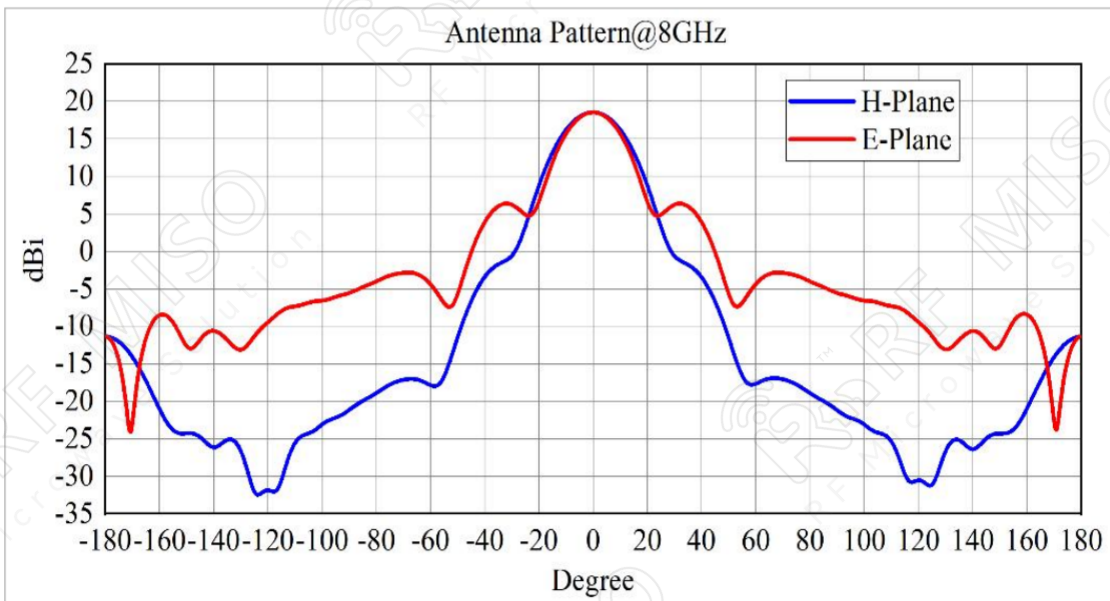

*Broadband Horn Antenna  
20 dBi Typ. Gain, 8-18 GHz Frequency Range*

**Broadband Horn Antenna Data Sheet**

**RM-BDHA818-20A**

**Outline Drawing (Size: mm)**

Outline Drawing with Mounting Bracket:

*Broadband Horn Antenna*  
*20 dBi Typ. Gain, 8-18 GHz Frequency Range*

**Broadband Horn Antenna Data Sheet**

**RM-BDHA818-20A**

**Simulated Data**

*Broadband Horn Antenna*  
*20 dBi Typ. Gain, 8-18 GHz Frequency Range*

**Broadband Horn Antenna Data Sheet**

**RM-BDHA818-20A**

*Broadband Horn Antenna*  
*20 dBi Typ. Gain, 8-18 GHz Frequency Range*

**Broadband Horn Antenna Data Sheet**

**RM-BDHA818-20A**

*Broadband Horn Antenna*  
*20 dBi Typ. Gain, 8-18 GHz Frequency Range*

**Broadband Horn Antenna Data Sheet**

**RM-BDHA818-20A**