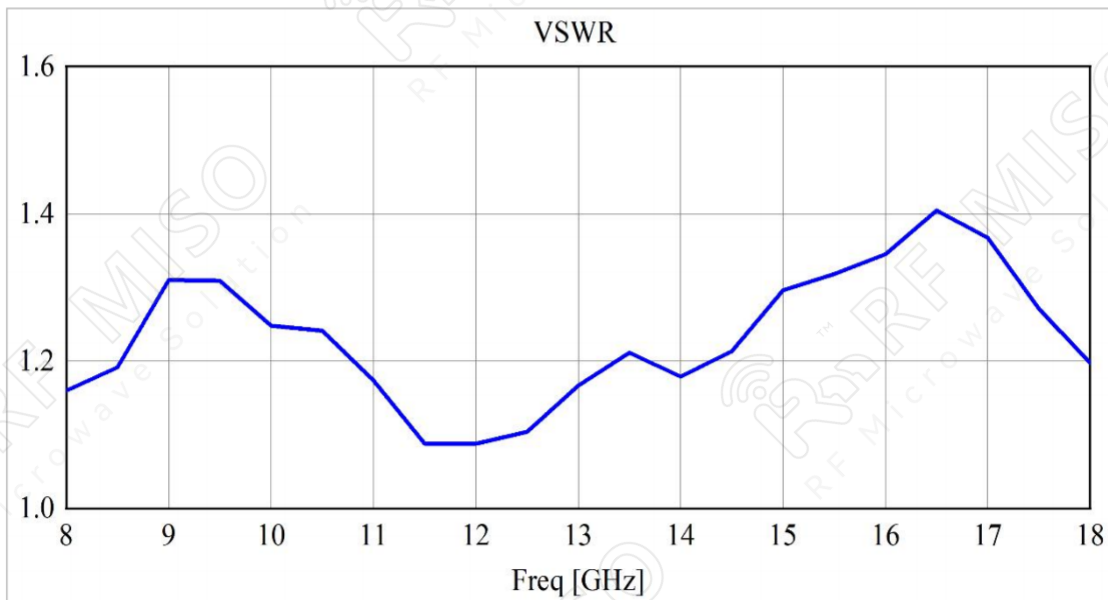

Broadband Horn Antenna Data Sheet

RM-BDHA818-20A

Simulated Data