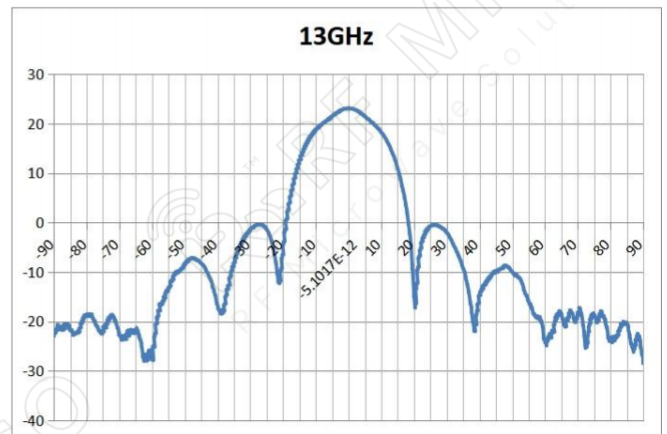

Descriptions

RF MISO's **Model RM-BDHA818-22** is a double ridge horn antenna with lens that operates from 8 to 18 GHz. The antenna offers a typical gain of 22 dBi and low VSWR 2:1 with SMA-KFD connector. The antenna is used for long time trouble-free applications in indoor and outdoor environments. It can be widely used in EMI detection, orientation, reconnaissance, antenna gain and pattern measurement and other applications.

Broadband Horn Antenna
22 dBi Typ. Gain, 8-18 GHz Frequency Range

Broadband Horn Antenna Data Sheet

RM-BDHA818-22

Outline Drawing

Outline Drawing with Mounting Bracket

Broadband Horn Antenna
22 dBi Typ. Gain, 8-18 GHz Frequency Range

Broadband Horn Antenna Data Sheet

RM-BDHA818-22

Test Result

VSWR

Gain

Broadband Horn Antenna
22 dBi Typ. Gain, 8-18 GHz Frequency Range

Broadband Horn Antenna Data Sheet

RM-BDHA818-22

H-plane Gain Pattern

Broadband Horn Antenna
22 dBi Typ. Gain, 8-18 GHz Frequency Range

Broadband Horn Antenna Data Sheet

RM-BDHA818-22

Broadband Horn Antenna
22 dBi Typ. Gain, 8-18 GHz Frequency Range

Broadband Horn Antenna Data Sheet