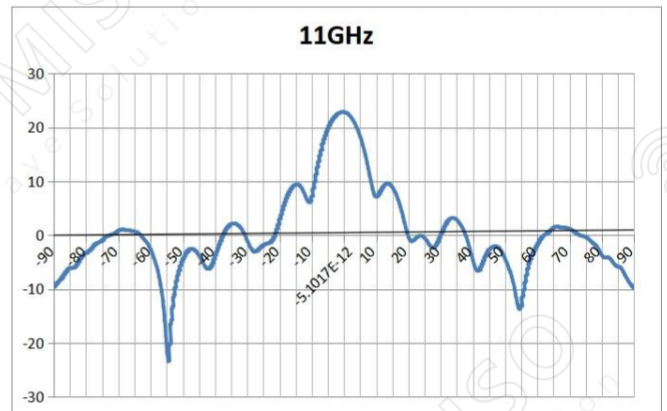

Broadband Horn Antenna
22 dBi Typ. Gain, 8-18 GHz Frequency Range

Broadband Horn Antenna Data Sheet

RM-BDHA818-22

E-Plane Gain Pattern