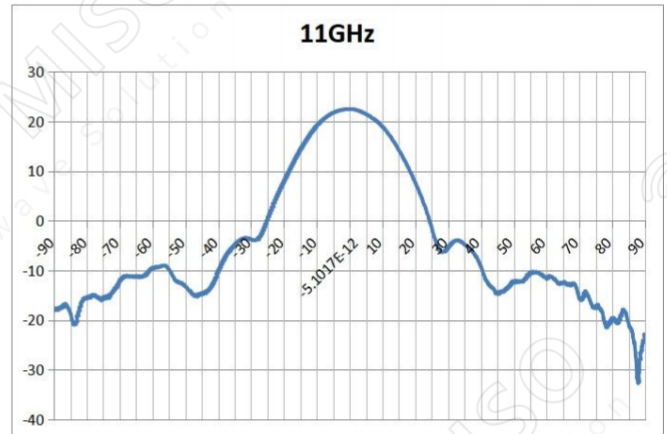

Broadband Horn Antenna
22 dBi Typ. Gain, 8-18 GHz Frequency Range

Broadband Horn Antenna Data Sheet

RM-BDHA818-22

H-plane Gain Pattern