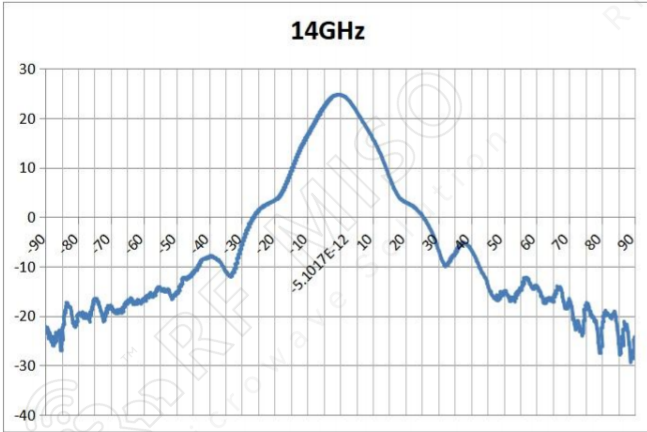

Broadband Horn Antenna Data Sheet

RM-BDHA818-22

Test Result

VSWR

Gain

Broadband Horn Antenna
22 dBi Typ. Gain, 8-18 GHz Frequency Range

Broadband Horn Antenna Data Sheet

RM-BDHA818-22

H-plane Gain Pattern

Broadband Horn Antenna
22 dBi Typ. Gain, 8-18 GHz Frequency Range

Broadband Horn Antenna Data Sheet

RM-BDHA818-22

Broadband Horn Antenna
22 dBi Typ. Gain, 8-18 GHz Frequency Range

Broadband Horn Antenna Data Sheet