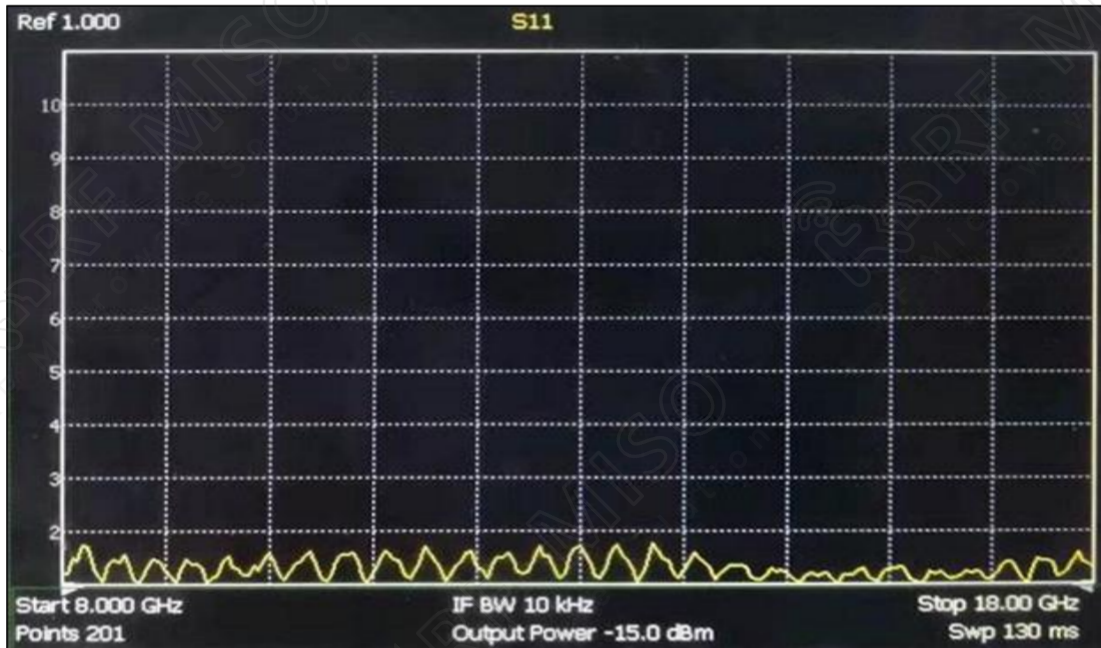

Broadband Horn Antenna
22 dBi Typ. Gain, 8-18 GHz Frequency Range

Broadband Horn Antenna Data Sheet

RM-BDHA818-22

Test Result

VSWR