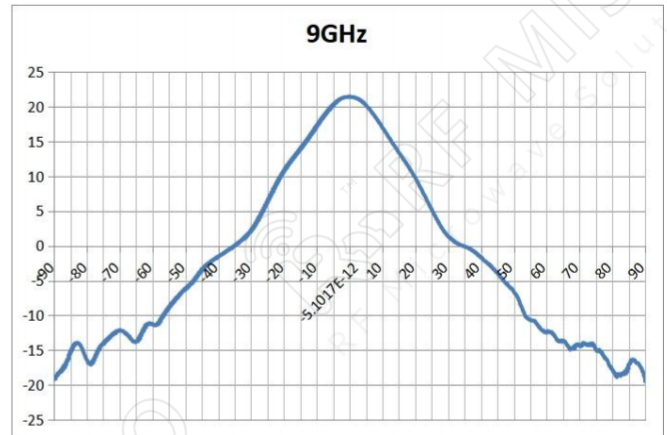

Broadband Horn Antenna
22 dBi Typ. Gain, 8-18 GHz Frequency Range

Broadband Horn Antenna Data Sheet

RM-BDHA818-22

Outline Drawing

Outline Drawing with Mounting Bracket

Broadband Horn Antenna
22 dBi Typ. Gain, 8-18 GHz Frequency Range

Broadband Horn Antenna Data Sheet

RM-BDHA818-22

Test Result

VSWR

Gain

Broadband Horn Antenna
22 dBi Typ. Gain, 8-18 GHz Frequency Range

Broadband Horn Antenna Data Sheet

RM-BDHA818-22

H-plane Gain Pattern

Broadband Horn Antenna
22 dBi Typ. Gain, 8-18 GHz Frequency Range

Broadband Horn Antenna Data Sheet

RM-BDHA818-22

Broadband Horn Antenna
22 dBi Typ. Gain, 8-18 GHz Frequency Range

Broadband Horn Antenna Data Sheet