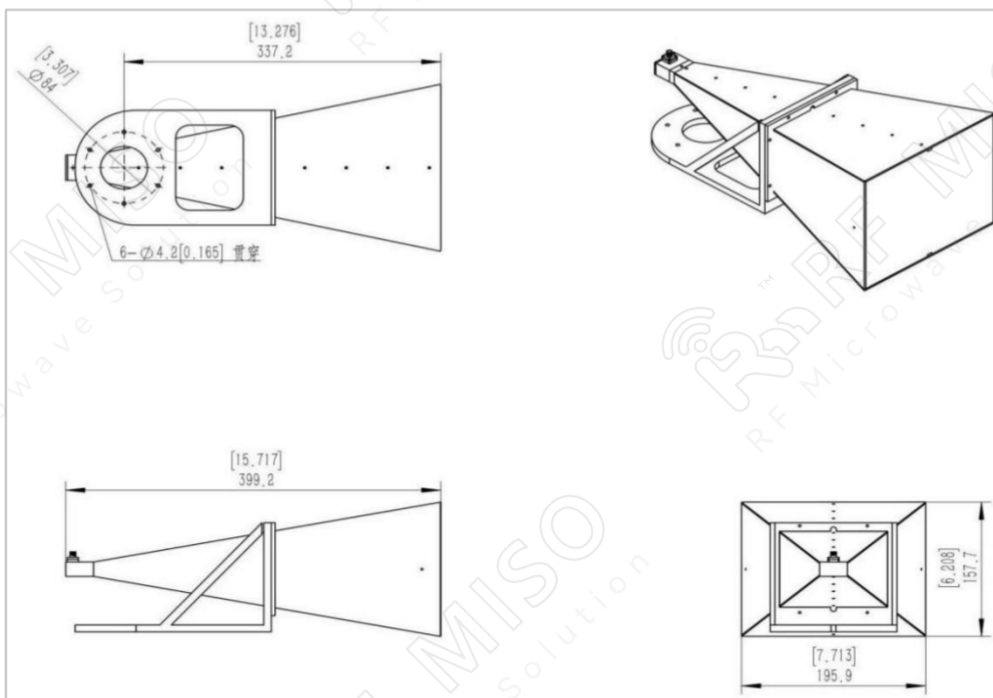

Outline Drawing with Mounting Bracket