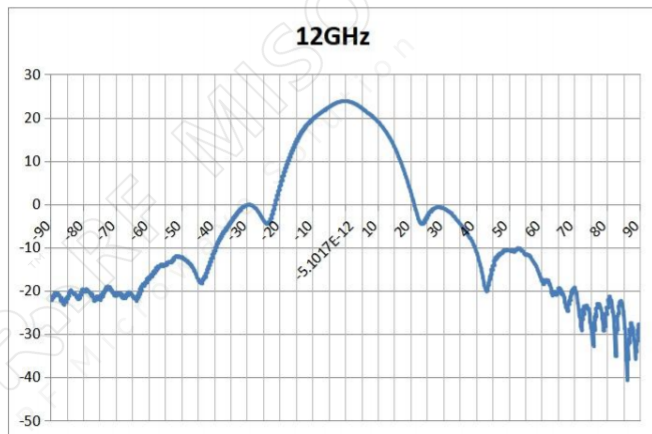

Broadband Horn Antenna
22 dBi Typ. Gain, 8-18 GHz Frequency Range

Broadband Horn Antenna Data Sheet

RM-BDHA818-22

H-plane Gain Pattern