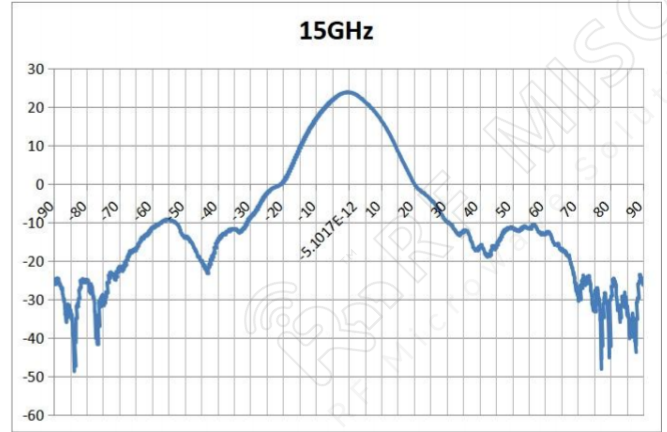

Descriptions

RF MISO's **Model RM-BDHA818-22** is a double ridge horn antenna with lens that operates from 8 to 18 GHz. The antenna offers a typical gain of 22 dBi and low VSWR 2:1 with SMA-KFD connector. The antenna is used for long time trouble-free applications in indoor and outdoor environments. It can be widely used in EMI detection, orientation, reconnaissance, antenna gain and pattern measurement and other applications.

Broadband Horn Antenna Data Sheet

RM-BDHA818-22

Test Result

VSWR

Gain

Broadband Horn Antenna
22 dBi Typ. Gain, 8-18 GHz Frequency Range

Broadband Horn Antenna Data Sheet

RM-BDHA818-22

H-plane Gain Pattern

Broadband Horn Antenna
22 dBi Typ. Gain, 8-18 GHz Frequency Range

Broadband Horn Antenna Data Sheet

RM-BDHA818-22

Broadband Horn Antenna
22 dBi Typ. Gain, 8-18 GHz Frequency Range

Broadband Horn Antenna Data Sheet

RM-BDHA818-22

E-Plane Gain Pattern

Broadband Horn Antenna
22 dBi Typ. Gain, 8-18 GHz Frequency Range

Broadband Horn Antenna Data Sheet

RM-BDHA818-22