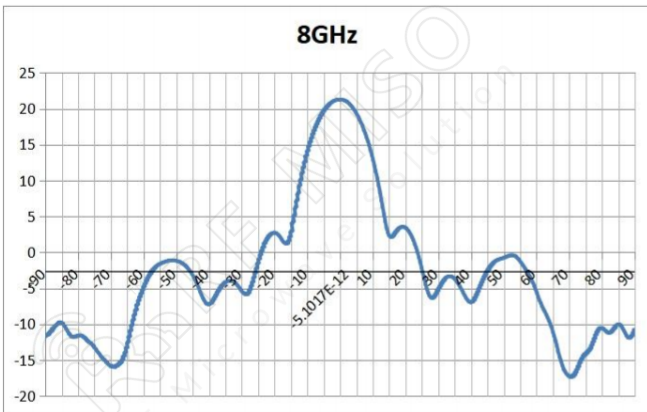

Descriptions

RF MISO's **Model RM-BDHA818-22** is a double ridge horn antenna with lens that operates from 8 to 18 GHz. The antenna offers a typical gain of 22 dBi and low VSWR 2:1 with SMA-KFD connector. The antenna is used for long time trouble-free applications in indoor and outdoor environments. It can be widely used in EMI detection, orientation, reconnaissance, antenna gain and pattern measurement and other applications.

Broadband Horn Antenna Data Sheet

RM-BDHA818-22

Test Result

VSWR

Gain

Broadband Horn Antenna
22 dBi Typ. Gain, 8-18 GHz Frequency Range

Broadband Horn Antenna Data Sheet

RM-BDHA818-22

H-plane Gain Pattern

Broadband Horn Antenna
22 dBi Typ. Gain, 8-18 GHz Frequency Range

Broadband Horn Antenna Data Sheet

RM-BDHA818-22

Broadband Horn Antenna
22 dBi Typ. Gain, 8-18 GHz Frequency Range

Broadband Horn Antenna Data Sheet

RM-BDHA818-22

E-Plane Gain Pattern

Broadband Horn Antenna
22 dBi Typ. Gain, 8-18 GHz Frequency Range

Broadband Horn Antenna Data Sheet

RM-BDHA818-22