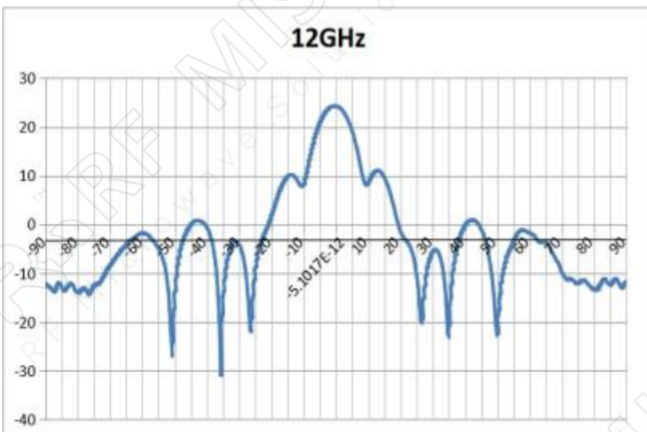

Broadband Horn Antenna
22 dBi Typ. Gain, 8-18 GHz Frequency Range

Broadband Horn Antenna Data Sheet

RM-BDHA818-22

E-Plane Gain Pattern