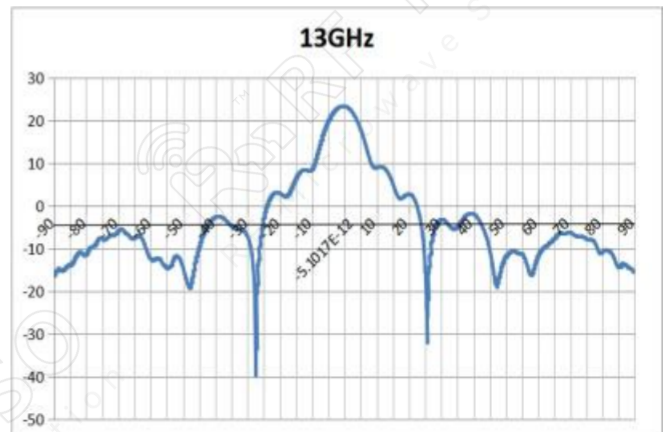

Broadband Horn Antenna
22 dBi Typ. Gain, 8-18 GHz Frequency Range

Broadband Horn Antenna Data Sheet

RM-BDHA818-22

E-Plane Gain Pattern