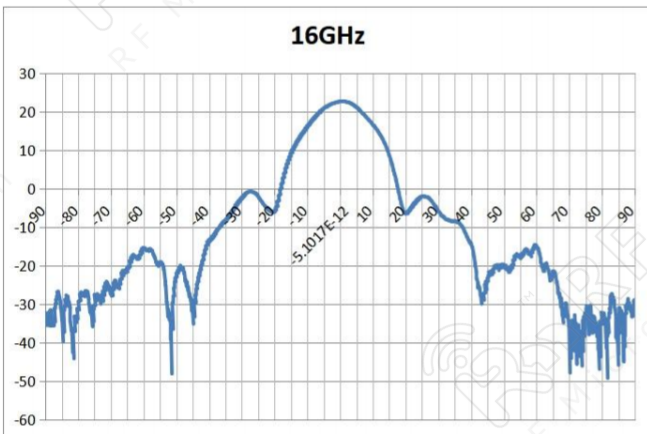

Descriptions

RF MISO's **Model RM-BDHA818-22** is a double ridge horn antenna with lens that operates from 8 to 18 GHz. The antenna offers a typical gain of 22 dBi and low VSWR 2:1 with SMA-KFD connector. The antenna is used for long time trouble-free applications in indoor and outdoor environments. It can be widely used in EMI detection, orientation, reconnaissance, antenna gain and pattern measurement and other applications.

Broadband Horn Antenna Data Sheet

RM-BDHA818-22

Test Result

VSWR

Gain

Broadband Horn Antenna
22 dBi Typ. Gain, 8-18 GHz Frequency Range

Broadband Horn Antenna Data Sheet

RM-BDHA818-22

H-plane Gain Pattern

Broadband Horn Antenna
22 dBi Typ. Gain, 8-18 GHz Frequency Range

Broadband Horn Antenna Data Sheet

RM-BDHA818-22

Broadband Horn Antenna
22 dBi Typ. Gain, 8-18 GHz Frequency Range

Broadband Horn Antenna Data Sheet

RM-BDHA818-22

E-Plane Gain Pattern

Broadband Horn Antenna
22 dBi Typ. Gain, 8-18 GHz Frequency Range

Broadband Horn Antenna Data Sheet

RM-BDHA818-22