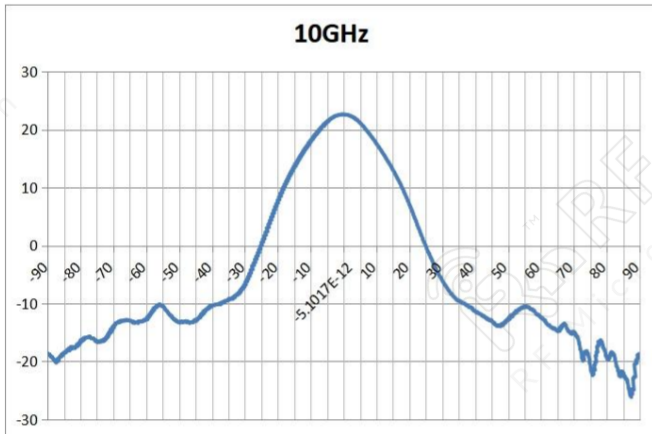

Broadband Horn Antenna
22 dBi Typ. Gain, 8-18 GHz Frequency Range

Broadband Horn Antenna Data Sheet

RM-BDHA818-22

Outline Drawing

Outline Drawing with Mounting Bracket

Broadband Horn Antenna
22 dBi Typ. Gain, 8-18 GHz Frequency Range

Broadband Horn Antenna Data Sheet

RM-BDHA818-22

Test Result

VSWR

Gain

Broadband Horn Antenna
22 dBi Typ. Gain, 8-18 GHz Frequency Range

Broadband Horn Antenna Data Sheet

RM-BDHA818-22

H-plane Gain Pattern

Broadband Horn Antenna
22 dBi Typ. Gain, 8-18 GHz Frequency Range

Broadband Horn Antenna Data Sheet

RM-BDHA818-22

Broadband Horn Antenna
22 dBi Typ. Gain, 8-18 GHz Frequency Range

Broadband Horn Antenna Data Sheet