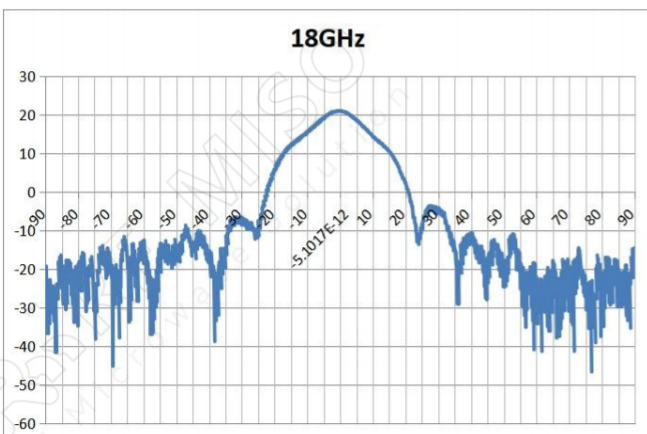

Descriptions

RF MISO's **Model RM-BDHA818-22** is a double ridge horn antenna with lens that operates from 8 to 18 GHz. The antenna offers a typical gain of 22 dBi and low VSWR 2:1 with SMA-KFD connector. The antenna is used for long time trouble-free applications in indoor and outdoor environments. It can be widely used in EMI detection, orientation, reconnaissance, antenna gain and pattern measurement and other applications.

Broadband Horn Antenna Data Sheet

RM-BDHA818-22

Test Result

VSWR

Gain

Broadband Horn Antenna
22 dBi Typ. Gain, 8-18 GHz Frequency Range

Broadband Horn Antenna Data Sheet

RM-BDHA818-22

H-plane Gain Pattern

Broadband Horn Antenna
22 dBi Typ. Gain, 8-18 GHz Frequency Range

Broadband Horn Antenna Data Sheet

RM-BDHA818-22

Broadband Horn Antenna
22 dBi Typ. Gain, 8-18 GHz Frequency Range

Broadband Horn Antenna Data Sheet