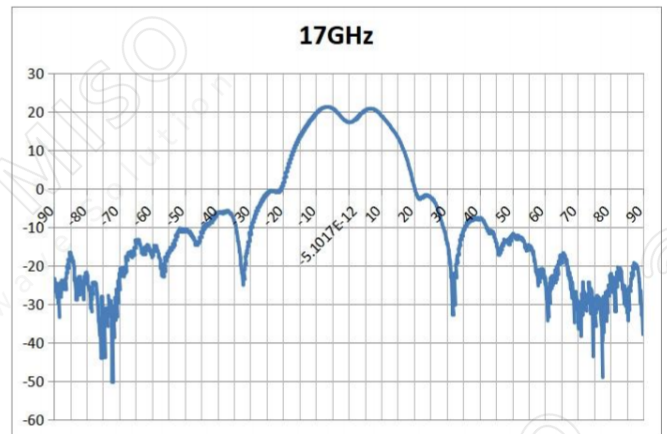

Descriptions

RF MISO's **Model RM-BDHA818-22** is a double ridge horn antenna with lens that operates from 8 to 18 GHz. The antenna offers a typical gain of 22 dBi and low VSWR 2:1 with SMA-KFD connector. The antenna is used for long time trouble-free applications in indoor and outdoor environments. It can be widely used in EMI detection, orientation, reconnaissance, antenna gain and pattern measurement and other applications.

Broadband Horn Antenna Data Sheet

RM-BDHA818-22

Test Result

VSWR

Gain

Broadband Horn Antenna
22 dBi Typ. Gain, 8-18 GHz Frequency Range

Broadband Horn Antenna Data Sheet

RM-BDHA818-22

H-plane Gain Pattern

Broadband Horn Antenna
22 dBi Typ. Gain, 8-18 GHz Frequency Range

Broadband Horn Antenna Data Sheet

RM-BDHA818-22

Broadband Horn Antenna
22 dBi Typ. Gain, 8-18 GHz Frequency Range

Broadband Horn Antenna Data Sheet

RM-BDHA818-22

E-Plane Gain Pattern

Broadband Horn Antenna
22 dBi Typ. Gain, 8-18 GHz Frequency Range

Broadband Horn Antenna Data Sheet

RM-BDHA818-22