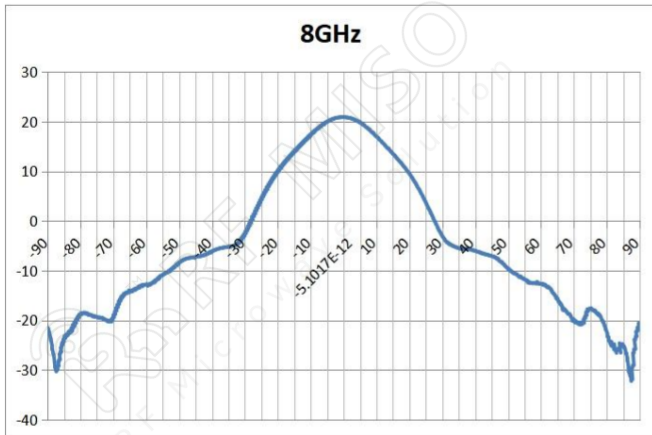

Broadband Horn Antenna
22 dBi Typ. Gain, 8-18 GHz Frequency Range

Broadband Horn Antenna Data Sheet

RM-BDHA818-22

Outline Drawing

Outline Drawing with Mounting Bracket

Broadband Horn Antenna
22 dBi Typ. Gain, 8-18 GHz Frequency Range

Broadband Horn Antenna Data Sheet

RM-BDHA818-22

Test Result

VSWR

Gain

Broadband Horn Antenna
22 dBi Typ. Gain, 8-18 GHz Frequency Range

Broadband Horn Antenna Data Sheet

RM-BDHA818-22

H-plane Gain Pattern

Broadband Horn Antenna
22 dBi Typ. Gain, 8-18 GHz Frequency Range

Broadband Horn Antenna Data Sheet

RM-BDHA818-22

Broadband Horn Antenna
22 dBi Typ. Gain, 8-18 GHz Frequency Range

Broadband Horn Antenna Data Sheet