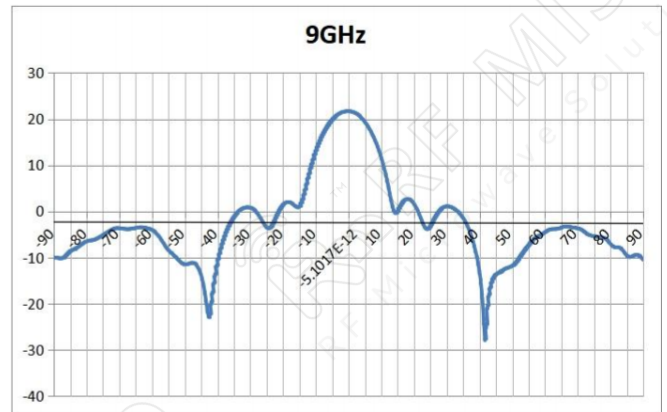

Broadband Horn Antenna Data Sheet

RM-BDHA818-22

Test Result

VSWR

Gain

Broadband Horn Antenna
22 dBi Typ. Gain, 8-18 GHz Frequency Range

Broadband Horn Antenna Data Sheet

RM-BDHA818-22

H-plane Gain Pattern

Broadband Horn Antenna
22 dBi Typ. Gain, 8-18 GHz Frequency Range

Broadband Horn Antenna Data Sheet

RM-BDHA818-22

Broadband Horn Antenna
22 dBi Typ. Gain, 8-18 GHz Frequency Range

Broadband Horn Antenna Data Sheet

RM-BDHA818-22

E-Plane Gain Pattern

Broadband Horn Antenna
22 dBi Typ. Gain, 8-18 GHz Frequency Range

Broadband Horn Antenna Data Sheet

RM-BDHA818-22