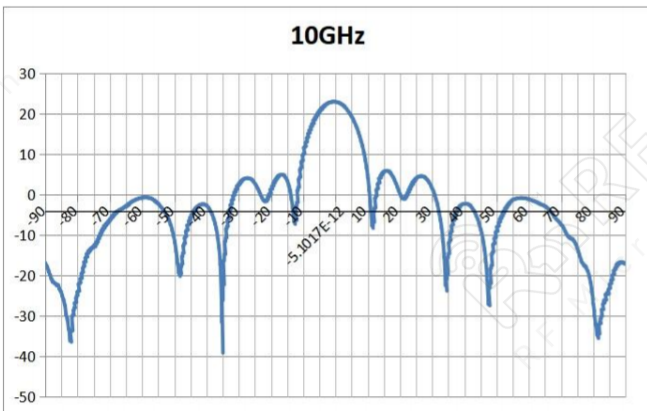

Broadband Horn Antenna
22 dBi Typ. Gain, 8-18 GHz Frequency Range

Broadband Horn Antenna Data Sheet

RM-BDHA818-22

E-Plane Gain Pattern