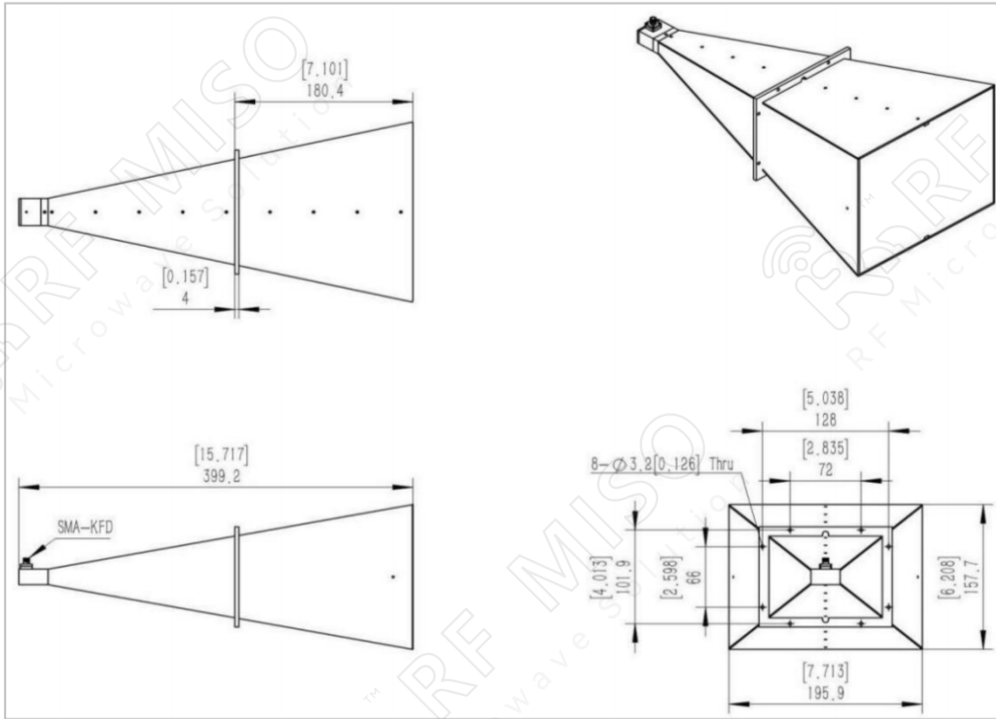

Broadband Horn Antenna
22 dBi Typ. Gain, 8-18 GHz Frequency Range

Broadband Horn Antenna Data Sheet

RM-BDHA818-22

Outline Drawing